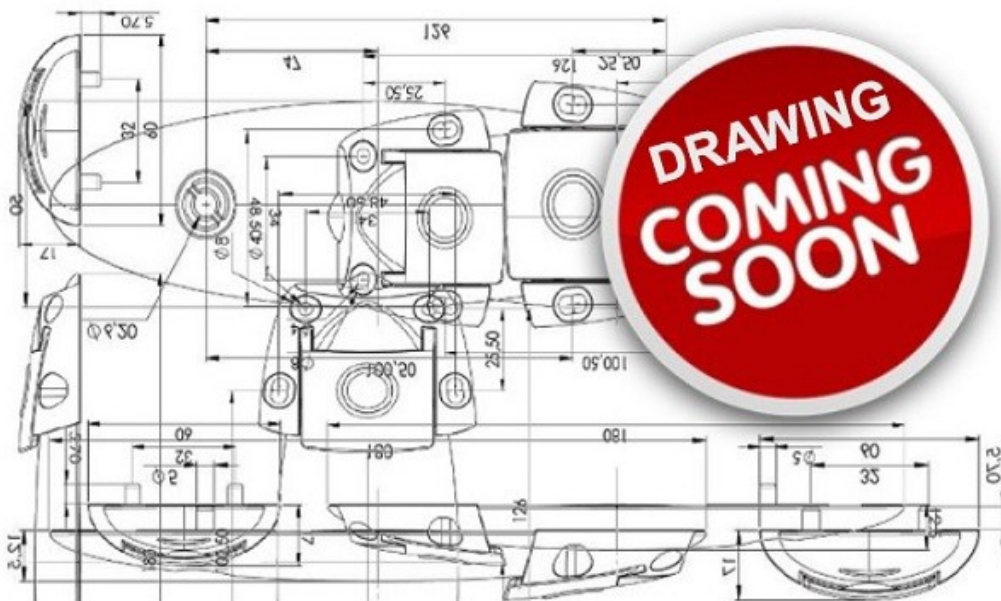

PRODUCT SHEET

Description:

Conical Sleeve & Bolt M8x45mm, SS304, For "Drava"

Item number:

17.87.054-5

Units	Box	Carton	HS Code	Barcode
Pcs.			8302415000	 5704866528795

SISO A/S
Mileparken 11
DK-2740 Skovlunde
Denmark
VAT: DK24786013